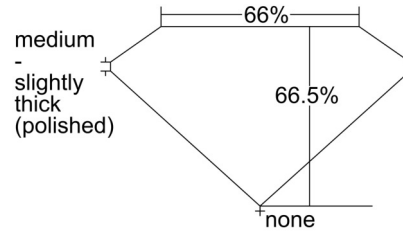

GIA NATURAL DIAMOND GRADING REPORT

November 07, 2024
 GIA Report Number 6502756891
 Shape and Cutting Style Emerald Cut
 Measurements 7.99 x 5.46 x 3.63 mm

GRADING RESULTS

Carat Weight 1.50 carat
 Color Grade G
 Clarity Grade VVS1

Profile not to actual proportions

CLARITY CHARACTERISTICS

KEY TO SYMBOLS*

- Pinpoint
- ~ Feather

GRADING SCALES

GIA COLOR SCALE		GIA CLARITY SCALE	
COLOURLESS	D	VERY VERY SLIGHTLY INCLUDED	FLAWLESS
	E		INTERNALLY FLAWLESS
	F		VVS ₁
NEAR COLOURLESS	G	VERY SLIGHTLY INCLUDED	VVS ₂
	H		VS ₁
	I		VS ₂
FANT	J	SLIGHTLY INCLUDED	SI ₁
	K		SI ₂
	L		I ₁
VERY LIGHT	M	INCLUDED	I ₂
	N		I ₃
	O		
LIGHT	P		
	Q		
	R		
	S		
	T		
	U		
	V		
W			
X			
Y			
Z			

* Red symbols denote internal characteristics (inclusions). Green or black symbols denote external characteristics (blemishes). Diagram is an approximate representation of the diamond, and symbols shown indicate type, position, and approximate size of clarity characteristics. All clarity characteristics may not be shown. Details of finish are not shown.