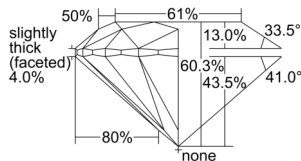

GIA®

FACSIMILE

GIA REPORT 6502758423

Verify this report at GIA.edu

GIA NATURAL DIAMOND DOSSIER®

November 27, 2024
GIA Report Number 6502758423
Shape and Cutting Style ..... Round Brilliant
Measurements ..... 6.26 - 6.29 x 3.78 mm

GRADING RESULTS

Carat Weight ..... 0.92 carat
Color Grade ..... F
Clarity Grade VS2
Cut Grade ..... Excellent

ADDITIONAL GRADING INFORMATION

Polish ..... Excellent
Symmetry ..... Excellent
Fluorescence ..... Medium Blue
Clarity Characteristics ..... Crystal, Feather
Inscription(s): GIA 6502758423

PROPORTIONS

GRADING SCALES

GIA COLOR SCALE	GIA CLARITY SCALE	GIA CUT SCALE	
D	FLAWLESS	EXCELLENT	
E	INTERNALLY FLAWLESS		
F		VVS₁	VERY GOOD
G	VVS₂		
H	VS₁	GOOD	
I	VS₂		
J	SI₁	FAIR	
K	SI₂		
L	I₁	POOR	
M	I₂		
N	I₃		
O			
P			
Q			
R			
S			
T			
U			
V			
W			
X			
Y			
Z