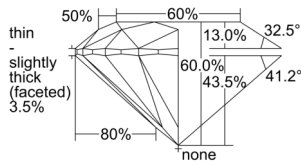

GIA®

FACSIMILE

GIA REPORT 6502762454

Verify this report at GIA.edu

GIA NATURAL DIAMOND DOSSIER®

October 29, 2024
GIA Report Number 6502762454
Shape and Cutting Style ..... Round Brilliant
Measurements ..... 5.40 - 5.43 x 3.25 mm

GRADING RESULTS

Carat Weight ..... 0.58 carat
Color Grade ..... E
Clarity Grade VVS1
Cut Grade ..... Excellent

ADDITIONAL GRADING INFORMATION

Polish ..... Excellent
Symmetry ..... Excellent
Fluorescence ..... None
Clarity Characteristics ..... Pinpoint
Inscription(s): GIA 6502762454

PROPORTIONS

Profile to actual proportions

GRADING SCALES

GIA COLOR SCALE	GIA CLARITY SCALE	GIA CUT SCALE	
D	FLAWLESS	EXCELLENT	
E	INTERNALLY FLAWLESS		
F		VVS₁	VERY GOOD
G	VVS₂		
H	VS₁	GOOD	
I	VS₂		
J	SI₁	FAIR	
K	SI₂		
L	I₁	POOR	
M			I₂
N	I₃		
O			
P			
Q			
R			
S			
T			
U			
V			
W			
X			
Y			
Z