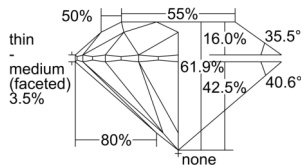

GIA®

FACSIMILE

GIA REPORT 6502771430

Verify this report at GIA.edu

GIA NATURAL DIAMOND DOSSIER®

October 29, 2024
GIA Report Number 6502771430
Shape and Cutting Style ..... Round Brilliant
Measurements ..... 4.72 - 4.75 x 2.93 mm

GRADING RESULTS

Carat Weight ..... 0.40 carat
Color Grade ..... H
Clarity Grade S11
Cut Grade ..... Excellent

ADDITIONAL GRADING INFORMATION

Polish ..... Excellent
Symmetry ..... Excellent
Fluorescence ..... None
Clarity Characteristics ..... Feather, Cloud
Inscription(s): GIA 6502771430

PROPORTIONS

Profile to actual proportions

GRADING SCALES

GIA COLOR SCALE

COLOREDNESS	D
	E
	F
	G
	H
	I
	J
NEAR COLORLESS	K
	L
Faint	M
	N
	O
	P
Very Light	Q
	R
	S
	T
	U
	V
Light	W
	X
	Y
	Z

GIA CLARITY SCALE

VERY VERY SLIGHTLY INCLUDED	FLAWLESS
	INTERNALLY FLAWLESS
VERY SLIGHTLY INCLUDED	VVS₁
	VVS₂
SLIGHTLY INCLUDED	VS₁
	VS₂
INCLUDED	S1₁
	S1₂
	I₁
	I₂
	I₃

GIA CUT SCALE

EXCELLENT
VERY GOOD
GOOD
FAIR
POOR