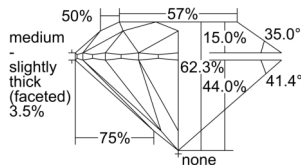

GIA®

FACSIMILE

GIA REPORT 6502772742

Verify this report at GIA.edu

GIA NATURAL DIAMOND DOSSIER®

November 21, 2024
GIA Report Number 6502772742
Shape and Cutting Style ..... Round Brilliant
Measurements ..... 4.39 - 4.41 x 2.74 mm

GRADING RESULTS

Carat Weight ..... 0.32 carat
Color Grade ..... D
Clarity Grade ..... Flawless
Cut Grade ..... Excellent

ADDITIONAL GRADING INFORMATION

Polish ..... Excellent
Symmetry ..... Excellent
Fluorescence ..... None
Clarity Characteristics ..... None
Inscription(s): GIA 6502772742

PROPORTIONS

Profile to actual proportions

GRADING SCALES

GIA COLOR SCALE	GIA CLARITY SCALE	GIA CUT SCALE	
D	FLAWLESS	EXCELLENT	
E	INTERNALLY FLAWLESS		
F		VVS₁	VERY GOOD
G	VVS₂		
H	VS₁	GOOD	
I	VS₂		
J	SI₁	FAIR	
K	SI₂		
L	I₁	POOR	
M	I₂		
N	I₃		
O			
P			
Q			
R			
S			
T			
U			
V			
W			
X			
Y			
Z