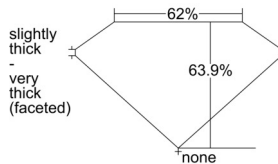

GIA®

FACSIMILE

GIA REPORT 6502773921

Verify this report at GIA.edu

GIA NATURAL DIAMOND DOSSIER®

October 29, 2024
GIA Report Number 6502773921
Shape and Cutting Style ..... Pear Brilliant
Measurements ..... 7.41 x 4.75 x 3.03 mm

GRADING RESULTS

Carat Weight ..... 0.65 carat
Color Grade ..... F
Clarity Grade VS2

ADDITIONAL GRADING INFORMATION

Polish ..... Excellent
Symmetry ..... Very Good
Fluorescence ..... None
Clarity Characteristics..... Cloud, Feather
Inscription(s): GIA 6502773921

PROPORTIONS

Profile not to actual proportions

GRADING SCALES

GIA COLOR SCALE		GIA CLARITY SCALE			
COLORLESS	D	VERY VERY SLIGHTLY INCLUDED	FLAWLESS		
	E		INTERNALLY FLAWLESS		
	F	VERY SLIGHTLY INCLUDED	VVS₁		
	G		VVS₂		
	H		VS₁		
	NEAR COLORLESS	I	SLIGHTLY INCLUDED	VS₂	
		J		SI₁	
		FAINT	K	INCLUDED	SI₂
			L		I₁
			M		I₂
VERT LIGHT	N	LIGHT	I₃		
	O				
	P				
	Q				
	R