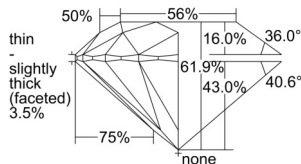

GIA®

FACSIMILE

GIA REPORT 6502775230

Verify this report at GIA.edu

GIA NATURAL DIAMOND DOSSIER®

October 28, 2024
GIA Report Number 6502775230
Shape and Cutting Style ..... Round Brilliant
Measurements ..... 5.82 - 5.84 x 3.61 mm

GRADING RESULTS

Carat Weight ..... 0.75 carat
Color Grade ..... E
Clarity Grade S11
Cut Grade ..... Excellent

ADDITIONAL GRADING INFORMATION

Polish ..... Excellent
Symmetry ..... Excellent
Fluorescence ..... None
Clarity Characteristics ..... Cloud, Feather
Inscription(s): GIA 6502775230

PROPORTIONS

Profile to actual proportions

GRADING SCALES

GIA COLOR SCALE	GIA CLARITY SCALE	GIA CUT SCALE
COLOURLESS	FLAWLESS	EXCELLENT
D	INTERNALLY FLAWLESS	
E	VVS₁	VERY GOOD
F		
G	VVS₂	
H	VS₁	GOOD
I		
J	VS₂	
K	SI₁	FAIR
L		
M	SI₂	
N	I₁	POOR
O		
P	I₂	
Q	I₃	
R		
S		
T		
U		
V		
W		
X		
Y		
Z