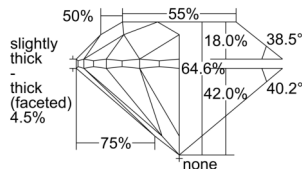

GIA®

FACSIMILE

GIA REPORT 6502775811

Verify this report at GIA.edu

GIA NATURAL DIAMOND DOSSIER®

October 29, 2024
GIA Report Number **6502775811**
Shape and Cutting Style ..... **Round Brilliant**
Measurements ..... **6.02 - 6.06 x 3.90 mm**

GRADING RESULTS

Carat Weight ..... **0.90 carat**
Color Grade ..... **G**
Clarity Grade **VS1**
Cut Grade ..... **Very Good**

ADDITIONAL GRADING INFORMATION

Polish ..... **Excellent**
Symmetry ..... **Excellent**
Fluorescence ..... **None**
Clarity Characteristics..... **Cloud, Crystal, Needle, Pinpoint**
Inscription(s): **GIA 6502775811**

PROPORTIONS

Profile to actual proportions