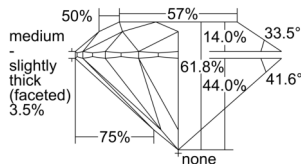

GIA®

FACSIMILE

GIA NATURAL DIAMOND DOSSIER®

October 29, 2024
GIA Report Number 6502776846
Shape and Cutting Style ..... Round Brilliant
Measurements ..... 5.70 - 5.73 x 3.53 mm

GRADING RESULTS

Carat Weight ..... 0.70 carat
Color Grade ..... L, Faint Brown
Clarity Grade VS2
Cut Grade ..... Excellent

ADDITIONAL GRADING INFORMATION

Polish ..... Excellent
Symmetry ..... Excellent
Fluorescence ..... None
Clarity Characteristics ..... Crystal
Inscription(s): GIA 6502776846

GIA REPORT 6502776846

Verify this report at GIA.edu

PROPORTIONS

Profile to actual proportions

GRADING SCALES

GIA COLOR SCALE	GIA CLARITY SCALE	GIA CUT SCALE	
D	FLAWLESS	EXCELLENT	
E	INTERNALLY FLAWLESS		
F		VVS₁	VERY GOOD
G	VVS₂		
H	VS₁	GOOD	
I	VS₂		
J	SI₁	FAIR	
K	SI₂		
L	I₁	POOR	
M	I₂		
N	I₃		
O			
P			
Q			
R			
S			
T			
U			
V			
W			
X			
Y			
Z