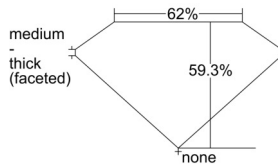

GIA®

FACSIMILE

GIA REPORT 6502780633

Verify this report at GIA.edu

GIA NATURAL DIAMOND DOSSIER®

October 29, 2024
GIA Report Number 6502780633
Shape and Cutting Style ..... Pear Brilliant
Measurements ..... 7.00 x 4.38 x 2.60 mm

GRADING RESULTS

Carat Weight ..... 0.50 carat
Color Grade ..... G
Clarity Grade VVS2

ADDITIONAL GRADING INFORMATION

Polish ..... Excellent
Symmetry ..... Excellent
Fluorescence ..... None
Clarity Characteristics ..... Cloud, Indented Natural
Inscription(s): GIA 6502780633

PROPORTIONS

Profile not to actual proportions

GRADING SCALES

GIA COLOR SCALE		GIA CLARITY SCALE			
COLORLESS	D	VERY VERY SLIGHTLY INCLUDED	FLAWLESS		
	E		INTERNALLY FLAWLESS		
	F	VERY SLIGHTLY INCLUDED	VVS₁		
	G		VVS₂		
	H		VS₁		
	NEAR COLORLESS	I	SLIGHTLY INCLUDED	VS₂	
		J		SI₁	
		FAINT	K	INCLUDED	SI₂
			L		I₁
			M		I₂
VERT LIGHT	N	LIGHT	I₃		
	O				
	P				
	Q				
	R