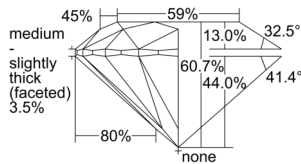

GIA®

FACSIMILE

GIA REPORT 6502784494

Verify this report at GIA.edu

GIA NATURAL DIAMOND DOSSIER®

November 25, 2024
GIA Report Number **6502784494**
Shape and Cutting Style ..... **Round Brilliant**
Measurements ..... **3.89 - 3.91 x 2.37 mm**

GRADING RESULTS

Carat Weight ..... **0.22 carat**
Color Grade ..... **I**
Clarity Grade **VS1**
Cut Grade ..... **Excellent**

ADDITIONAL GRADING INFORMATION

Polish ..... **Excellent**
Symmetry ..... **Excellent**
Fluorescence ..... **Strong Blue**
Clarity Characteristics..... **Cloud**
Inscription(s): **GIA 6502784494**

PROPORTIONS

GRADING SCALES

GIA COLOR SCALE	GIA CLARITY SCALE	GIA CUT SCALE	
D	FLAWLESS	EXCELLENT	
E	INTERNALLY FLAWLESS		
F		VVS₁	VERY GOOD
G	VVS₂		
H	VS₁	GOOD	
I	VS₂		
J	SI₁	FAIR	
K	SI₂		
L	I₁	POOR	
M	I₂		
N	I₃		
O			
P			
Q			
R			
S			
T			
U			
V			
W			
X			
Y			
Z