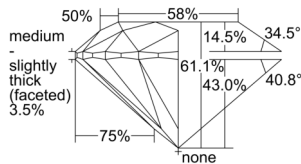

GIA®

FACSIMILE

GIA REPORT 6502785180

Verify this report at GIA.edu

GIA NATURAL DIAMOND DOSSIER®

November 08, 2024
GIA Report Number 6502785180
Shape and Cutting Style ..... Round Brilliant
Measurements ..... 4.51 - 4.54 x 2.77 mm

GRADING RESULTS

Carat Weight ..... 0.35 carat
Color Grade ..... K
Clarity Grade VS1
Cut Grade ..... Excellent

ADDITIONAL GRADING INFORMATION

Polish ..... Excellent
Symmetry ..... Excellent
Fluorescence ..... None
Clarity Characteristics ..... Feather, Pinpoint
Inscription(s): GIA 6502785180

PROPORTIONS

Profile to actual proportions

GRADING SCALES

GIA COLOR SCALE	GIA CLARITY SCALE	GIA CUT SCALE	
D	FLAWLESS	EXCELLENT	
E	INTERNALLY FLAWLESS		
F		VVS₁	VERY GOOD
G	VVS₂		
H	VS₁	GOOD	
I	VS₂		
J	SI₁	FAIR	
K	SI₂		
L	I₁	POOR	
M			
N			
O	I₂		
P			
Q			
R	I₃		
S			
T			
U			
V			
W			
X			
Y			
Z