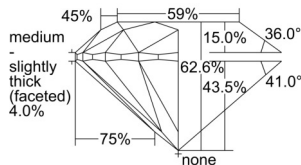

GIA®

FACSIMILE

GIA REPORT 6502786721

Verify this report at GIA.edu

GIA NATURAL DIAMOND DOSSIER®

November 05, 2024
GIA Report Number 6502786721
Shape and Cutting Style ..... Round Brilliant
Measurements ..... 5.02 - 5.06 x 3.15 mm

GRADING RESULTS

Carat Weight ..... 0.50 carat
Color Grade ..... F
Clarity Grade VS2
Cut Grade ..... Excellent

ADDITIONAL GRADING INFORMATION

Polish ..... Excellent
Symmetry ..... Excellent
Fluorescence ..... Faint
Clarity Characteristics..... Crystal, Cloud, Feather
Inscription(s): GIA 6502786721

PROPORTIONS

Profile to actual proportions

GRADING SCALES

GIA COLOR SCALE

COLOREDNESS	D
	E
	F
	G
	H
	I
	J
NEAR COLORLESS	K
	L
	M
FAINTE	N
	O
	P
	Q
	R
	S
	T
	U
	V
	W
	X
	Y
LIGHT	Z

GIA CLARITY SCALE

VERY VERY SLIGHTLY INCLUDED	FLAWLESS
	INTERNALLY FLAWLESS
VERY SLIGHTLY INCLUDED	VVS₁
	VVS₂
SLIGHTLY INCLUDED	VS₁
	VS₂
INCLUDED	SI₁
	SI₂
	I₁
	I₂
	I₃

GIA CUT SCALE

EXCELLENT
VERY GOOD
GOOD
FAIR
POOR