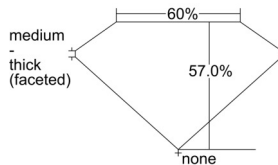

GIA®

FACSIMILE

GIA REPORT 6502786826

Verify this report at GIA.edu

GIA NATURAL DIAMOND DOSSIER®

November 05, 2024
GIA Report Number 6502786826
Shape and Cutting Style ..... Heart Brilliant
Measurements ..... 5.70 x 6.48 x 3.70 mm

GRADING RESULTS

Carat Weight ..... 0.80 carat
Color Grade ..... G
Clarity Grade VS2

ADDITIONAL GRADING INFORMATION

Polish ..... Excellent
Symmetry ..... Excellent
Fluorescence ..... None
Clarity Characteristics..... Feather, Crystal, Cloud
Inscription(s): GIA 6502786826

PROPORTIONS

Profile not to actual proportions

GRADING SCALES

GIA COLOR SCALE		GIA CLARITY SCALE			
COLORLESS	D	VERY VERY SLIGHTLY INCLUDED	FLAWLESS		
	E		INTERNALLY FLAWLESS		
	F	VERY SLIGHTLY INCLUDED	VVS₁		
	G		VVS₂		
	H		VS₁		
	NEAR COLORLESS	I	SLIGHTLY INCLUDED	VS₂	
		J		SI₁	
		FAINT	K	INCLUDED	SI₂
			L		I₁
			M		I₂
VERTICALLY LIGHT	N	LIGHT	I₃		
	O				
	P				
	Q				
	R