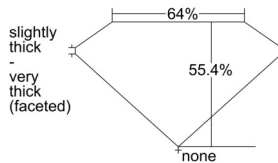

GIA®

FACSIMILE

GIA REPORT 6502787064

Verify this report at GIA.edu

GIA NATURAL DIAMOND DOSSIER®

November 06, 2024
GIA Report Number 6502787064
Shape and Cutting Style ..... Heart Brilliant
Measurements ..... 4.90 x 5.55 x 3.07 mm

GRADING RESULTS

Carat Weight ..... 0.50 carat
Color Grade ..... G
Clarity Grade SI2

ADDITIONAL GRADING INFORMATION

Polish ..... Excellent
Symmetry ..... Excellent
Fluorescence ..... None
Clarity Characteristics ..... Feather
Inscription(s): GIA 6502787064

PROPORTIONS

Profile not to actual proportions

GRADING SCALES

GIA COLOR SCALE		GIA CLARITY SCALE			
COLORLESS	D	VERY VERY SLIGHTLY INCLUDED	FLAWLESS		
	E		INTERNALLY FLAWLESS		
	F	VERY SLIGHTLY INCLUDED	VVS₁		
	G		VVS₂		
	H		VS₁		
	NEAR COLORLESS	I	SLIGHTLY INCLUDED	VS₂	
		J		SI₁	
		FAINT	K	INCLUDED	SI₂
			L		I₁
			M		I₂
VERT LIGHT	N	LIGHT	I₃		
	O				
	P				
	Q				
	R