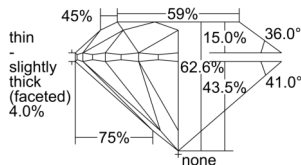

GIA®

FACSIMILE

GIA REPORT 6502792297

Verify this report at GIA.edu

GIA NATURAL DIAMOND DOSSIER®

November 05, 2024
GIA Report Number 6502792297
Shape and Cutting Style ..... Round Brilliant
Measurements ..... 6.10 - 6.15 x 3.83 mm

GRADING RESULTS

Carat Weight ..... 0.90 carat
Color Grade ..... H
Clarity Grade VVS1
Cut Grade ..... Excellent

ADDITIONAL GRADING INFORMATION

Polish ..... Excellent
Symmetry ..... Excellent
Fluorescence ..... None
Clarity Characteristics..... Cloud, Pinpoint, Feather, Cavity
Inscription(s): GIA 6502792297

PROPORTIONS

GRADING SCALES

GIA COLOR SCALE	GIA CLARITY SCALE	GIA CUT SCALE	
D	FLAWLESS	EXCELLENT	
E	INTERNALLY FLAWLESS		
F		VVS₁	VERY GOOD
G	VVS₂		
H	VS₁	GOOD	
I	VS₂		
J	SI₁	FAIR	
K	SI₂		
L	I₁	POOR	
M	I₂		
N	I₃		
O			
P			
Q			
R			
S			
T			
U			
V			
W			
X			
Y			
Z