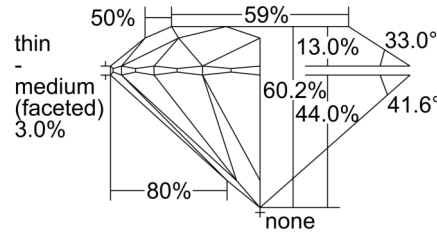

GIA NATURAL DIAMOND GRADING REPORT

November 05, 2024

GIA Report Number 6502794730

Shape and Cutting Style Round Brilliant

Measurements 8.43 - 8.47 x 5.09 mm

GRADING RESULTS

Carat Weight 2.17 carat

Color Grade G

Clarity Grade VVS2

Cut Grade Excellent

ADDITIONAL GRADING INFORMATION

Polish Excellent

Symmetry Excellent

Fluorescence None

Inscription(s): GIA 6502794730

Comments: Clouds are not shown.

PROPORTIONS

Profile to actual proportions

CLARITY CHARACTERISTICS

KEY TO SYMBOLS*

- Pinpoint

* Red symbols denote internal characteristics (inclusions). Green or black symbols denote external characteristics (blemishes). Diagram is an approximate representation of the diamond, and symbols shown indicate type, position, and approximate size of clarity characteristics. All clarity characteristics may not be shown. Details of finish are not shown.