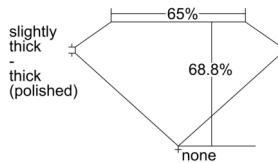

GIA®

FACSIMILE

GIA REPORT 6502795792

Verify this report at GIA.edu

GIA NATURAL DIAMOND DOSSIER®

November 07, 2024
GIA Report Number 6502795792
Shape and Cutting Style ..... Square Emerald Cut
Measurements ..... 4.82 x 4.69 x 3.23 mm

GRADING RESULTS

Carat Weight ..... 0.70 carat
Color Grade ..... K
Clarity Grade VS1

ADDITIONAL GRADING INFORMATION

Polish ..... Excellent
Symmetry ..... Very Good
Fluorescence ..... None
Clarity Characteristics..... Feather, Pinpoint, Needle
Inscription(s): GIA 6502795792

PROPORTIONS

Profile not to actual proportions

GRADING SCALES

GIA COLOR SCALE		GIA CLARITY SCALE			
COLORLESS	D	VERY VERY SLIGHTLY INCLUDED	FLAWLESS		
	E		INTERNALLY FLAWLESS		
	F	VERY SLIGHTLY INCLUDED	VVS₁		
	G		VVS₂		
	H		VS₁		
	NEAR COLORLESS	I	SLIGHTLY INCLUDED	VS₂	
		J		SI₁	
		FAINT	K	INCLUDED	SI₂
			L		I₁
			M		I₂
VERT LIGHT	N	LIGHT	I₃		
	O				
	P				
	Q				
	R