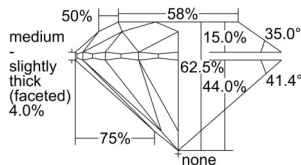

GIA®

FACSIMILE

GIA REPORT 6502796345

Verify this report at GIA.edu

GIA NATURAL DIAMOND DOSSIER®

November 05, 2024
GIA Report Number 6502796345
Shape and Cutting Style ..... Round Brilliant
Measurements ..... 6.15 - 6.19 x 3.86 mm

GRADING RESULTS

Carat Weight ..... 0.90 carat
Color Grade ..... J
Clarity Grade VS1
Cut Grade ..... Excellent

ADDITIONAL GRADING INFORMATION

Polish ..... Excellent
Symmetry ..... Excellent
Fluorescence ..... Faint
Clarity Characteristics ..... Crystal
Inscription(s): GIA 6502796345

PROPORTIONS

Profile to actual proportions

GRADING SCALES

GIA COLOR SCALE	GIA CLARITY SCALE	GIA CUT SCALE	
D	FLAWLESS	EXCELLENT	
E	INTERNALLY FLAWLESS		
F		VVS₁	VERY GOOD
G	VVS₂		
H	VS₁	GOOD	
I	VS₂		
J	SI₁	FAIR	
K	SI₂		
L	I₁	POOR	
M	I₂		
N	I₃		
O			
P			
Q			
R			
S			
T			
U			
V			
W			
X			
Y			
Z