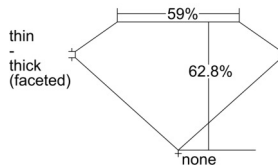

GIA®

FACSIMILE

GIA REPORT 6502801206

Verify this report at GIA.edu

GIA NATURAL DIAMOND DOSSIER®

November 05, 2024
GIA Report Number 6502801206
Shape and Cutting Style ..... Oval Brilliant
Measurements ..... 5.95 x 4.30 x 2.70 mm

GRADING RESULTS

Carat Weight ..... 0.43 carat
Color Grade I
Clarity Grade VS1

ADDITIONAL GRADING INFORMATION

Polish ..... Excellent
Symmetry ..... Very Good
Fluorescence ..... None
Clarity Characteristics..... Cloud, Feather
Inscription(s): GIA 6502801206

PROPORTIONS

Profile not to actual proportions

GRADING SCALES

GIA COLOR SCALE		GIA CLARITY SCALE	
COLORLESS	D	VERY VERY SLIGHTLY INCLUDED	FLAWLESS
	E		INTERNALLY FLAWLESS
	F		VVS₁
	G		VVS₂
	H		VS₁
	I		VS₂
	J		SI₁
	K		SI₂
	L		I₁
	M		I₂
NEAR COLORLESS	N	SLIGHTLY INCLUDED	I₃
	O		
	P		
	Q		
FAINT	R		
	S		
	T		
	U		
VERT LIGHT	V		
	W		
	X		
	Y		
LIGHT	Z