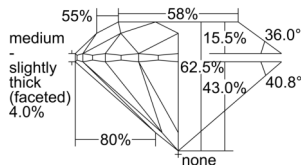

GIA®

FACSIMILE

GIA REPORT 6502805820

Verify this report at GIA.edu

GIA NATURAL DIAMOND DOSSIER®

November 14, 2024
GIA Report Number 6502805820
Shape and Cutting Style ..... Round Brilliant
Measurements ..... 5.06 - 5.09 x 3.17 mm

GRADING RESULTS

Carat Weight ..... 0.51 carat
Color Grade ..... K
Clarity Grade S11
Cut Grade ..... Excellent

ADDITIONAL GRADING INFORMATION

Polish ..... Excellent
Symmetry ..... Excellent
Fluorescence ..... Faint
Clarity Characteristics ..... Cloud, Crystal
Inscription(s): GIA 6502805820

PROPORTIONS

Profile to actual proportions