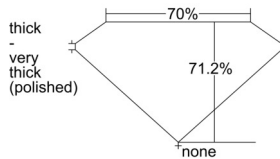

GIA®

FACSIMILE

GIA REPORT 6502808241

Verify this report at GIA.edu

GIA NATURAL DIAMOND DOSSIER®

November 08, 2024
GIA Report Number 6502808241
Shape and Cutting Style ..... Square Modified Brilliant
Measurements ..... 4.83 x 4.83 x 3.44 mm

GRADING RESULTS

Carat Weight ..... 0.72 carat
Color Grade I
Clarity Grade VVS1

ADDITIONAL GRADING INFORMATION

Polish ..... Excellent
Symmetry ..... Very Good
Fluorescence ..... None
Clarity Characteristics..... Chip
Inscription(s): GIA 6502808241

PROPORTIONS

Profile not to actual proportions

GRADING SCALES

GIA COLOR SCALE		GIA CLARITY SCALE			
COLORLESS	D	VERY VERY SLIGHTLY INCLUDED	FLAWLESS		
	E		INTERNALLY FLAWLESS		
	F	VERY SLIGHTLY INCLUDED	VVS₁		
	G		VVS₂		
	H		VS₁		
	NEAR COLORLESS	I	SLIGHTLY INCLUDED	VS₂	
		J		SI₁	
		FAINT	K	INCLUDED	SI₂
			L		I₁
			M		I₂
VERT LIGHT	N	LIGHT	I₃		
	O				
	P				
	Q				
	R