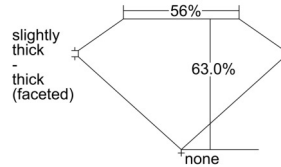

GIA®

FACSIMILE

GIA REPORT 6502823797

Verify this report at GIA.edu

GIA NATURAL DIAMOND DOSSIER®

November 08, 2024
GIA Report Number 6502823797
Shape and Cutting Style ..... Oval Brilliant
Measurements ..... 6.94 x 4.95 x 3.12 mm

GRADING RESULTS

Carat Weight ..... 0.70 carat
Color Grade ..... D
Clarity Grade VS1

ADDITIONAL GRADING INFORMATION

Polish ..... Excellent
Symmetry ..... Excellent
Fluorescence ..... None
Clarity Characteristics ..... Cloud, Cavity
Inscription(s): GIA 6502823797

PROPORTIONS

Profile not to actual proportions

GRADING SCALES

GIA COLOR SCALE		GIA CLARITY SCALE	
NEAR COLORLESS	D	VERY VERY SLIGHTLY INCLUDED	FLAWLESS
	E		INTERNALLY FLAWLESS
	F		VS₁
	G		VS₂
	H		VS₁
	I		VS₂
	J		SI₁
	K		SI₂
	L		I₁
	M		I₂
FAINT	N	SLIGHTLY INCLUDED	I₃
	O		
	P		
	Q		
VERT LIGHT	R	INCLUDED	
	S		
	T		
	U		
	V		
	W		
	X		
	Y		
LIGHT	Z