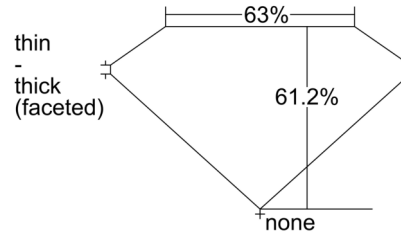

GIA NATURAL DIAMOND GRADING REPORT

November 08, 2024
 GIA Report Number 6502827268
 Shape and Cutting Style Heart Brilliant
 Measurements 7.25 x 8.38 x 5.13 mm

GRADING RESULTS

Carat Weight 1.80 carat
 Color Grade F
 Clarity Grade VS1

ADDITIONAL GRADING INFORMATION

Polish Excellent
 Symmetry Excellent
 Fluorescence None
 Inscription(s): GIA 6502827268
 Comments: A cloud is not shown.

PROPORTIONS

Profile not to actual proportions

CLARITY CHARACTERISTICS

KEY TO SYMBOLS*

- Crystal
- Feather
- Pinpoint

* Red symbols denote internal characteristics (inclusions). Green or black symbols denote external characteristics (blemishes). Diagram is an approximate representation of the diamond, and symbols shown indicate type, position, and approximate size of clarity characteristics. All clarity characteristics may not be shown. Details of finish are not shown.