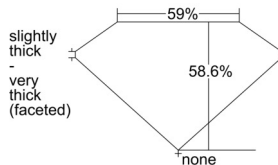

GIA®

FACSIMILE

GIA REPORT 6502828520

Verify this report at GIA.edu

GIA NATURAL DIAMOND DOSSIER®

November 07, 2024
GIA Report Number 6502828520
Shape and Cutting Style ..... Heart Brilliant
Measurements ..... 4.82 x 5.43 x 3.18 mm

GRADING RESULTS

Carat Weight ..... 0.50 carat
Color Grade ..... H
Clarity Grade VS1

ADDITIONAL GRADING INFORMATION

Polish ..... Excellent
Symmetry ..... Very Good
Fluorescence ..... None
Clarity Characteristics..... Feather, Indented Natural
Inscription(s): GIA 6502828520

PROPORTIONS

Profile not to actual proportions

GRADING SCALES

GIA COLOR SCALE		GIA CLARITY SCALE			
COLORLESS	D	VERY VERY SLIGHTLY INCLUDED	FLAWLESS		
	E		INTERNALLY FLAWLESS		
	F	VERY SLIGHTLY INCLUDED	VS₁		
	G		VS₂		
	H		VS₁		
	NEAR COLORLESS	I	SLIGHTLY INCLUDED	VS₂	
		J		SI₁	
		FAINT	K	INCLUDED	SI₂
			L		I₁
			M		I₂
VERT LIGHT	N	LIGHT	I₃		
	O				
	P				
	Q				
	R