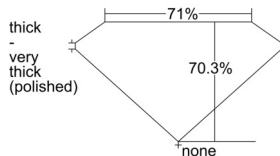

GIA®

FACSIMILE

GIA REPORT 6502833250

Verify this report at GIA.edu

GIA NATURAL DIAMOND DOSSIER®

November 11, 2024
GIA Report Number 6502833250
Shape and Cutting Style ..... Square Modified Brilliant
Measurements ..... 4.39 x 4.32 x 3.04 mm

GRADING RESULTS

Carat Weight ..... 0.50 carat
Color Grade ..... G
Clarity Grade VS2

ADDITIONAL GRADING INFORMATION

Polish ..... Excellent
Symmetry ..... Very Good
Fluorescence ..... Faint
Clarity Characteristics..... Crystal, Cloud, Feather, Cavity
Inscription(s): GIA 6502833250

PROPORTIONS

Profile not to actual proportions

GRADING SCALES

GIA COLOR SCALE		GIA CLARITY SCALE			
COLORLESS	D	VERY VERY SLIGHTLY INCLUDED	FLAWLESS		
	E		INTERNALLY FLAWLESS		
	F	VERY SLIGHTLY INCLUDED	VVS₁		
	G		VVS₂		
	H		VS₁		
	NEAR COLORLESS	I	SLIGHTLY INCLUDED	VS₂	
		J		SI₁	
		FAINT	K	INCLUDED	SI₂
			L		I₁
			M		I₂
VERT LIGHT	N	LIGHT	I₃		
	O				
	P				
	Q				
	R