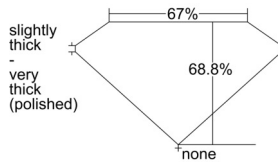

GIA®

FACSIMILE

GIA REPORT 6502836331

Verify this report at GIA.edu

GIA NATURAL DIAMOND DOSSIER®

November 11, 2024
GIA Report Number 6502836331
Shape and Cutting Style ..... Emerald Cut
Measurements ..... 4.41 x 3.19 x 2.20 mm

GRADING RESULTS

Carat Weight ..... 0.30 carat
Color Grade ..... D
Clarity Grade SI1

ADDITIONAL GRADING INFORMATION

Polish ..... Excellent
Symmetry ..... Very Good
Fluorescence ..... None
Clarity Characteristics ..... Crystal, Cloud
Inscription(s): GIA 6502836331

PROPORTIONS

Profile not to actual proportions

GRADING SCALES

GIA COLOR SCALE		GIA CLARITY SCALE			
COLORLESS	D	VERY VERY SLIGHTLY INCLUDED	FLAWLESS		
	E		INTERNALLY FLAWLESS		
	F	VERY SLIGHTLY INCLUDED	VVS₁		
	G		VVS₂		
	H		VS₁		
	NEAR COLORLESS	I	SLIGHTLY INCLUDED	VS₂	
		J		SI₁	
		FAINT	K	INCLUDED	SI₂
			L		I₁
			M		I₂
VERT LIGHT	N	LIGHT	I₃		
	O				
	P				
	Q				
	R