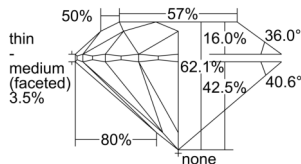

GIA®

FACSIMILE

GIA NATURAL DIAMOND DOSSIER®

November 12, 2024
GIA Report Number 6502839244
Shape and Cutting Style ..... Round Brilliant
Measurements ..... 5.18 - 5.21 x 3.22 mm

GRADING RESULTS

Carat Weight ..... 0.53 carat
Color Grade ..... J
Clarity Grade VS1
Cut Grade ..... Excellent

ADDITIONAL GRADING INFORMATION

Polish ..... Excellent
Symmetry ..... Excellent
Fluorescence ..... Faint
Clarity Characteristics ..... Crystal, Pinpoint
Inscription(s): GIA 6502839244

GIA REPORT 6502839244

Verify this report at GIA.edu

PROPORTIONS

Profile to actual proportions

GRADING SCALES

GIA COLOR SCALE		GIA CLARITY SCALE		GIA CUT SCALE		
COLORLESS	D	FLAWLESS	VERY VERY SLIGHTLY INCLUDED	EXCELLENT		
	E					
	F	INTERNALLY FLAWLESS				
	G					
	NEAR COLORLESS	H		VVS₁		VERY GOOD
		I				
		J		VVS₂		
	FAINT	K		VS₁		GOOD
		L				
		M		VS₂		
N						
VERY LIGHT	O	SI₁	FAIR			
	P					
	Q	SI₂				
	R					
LIGHT	S	I₁	POOR			
	T					
	U					
	V	I₂				
	W					
	X					
	Y	I₃				
	Z