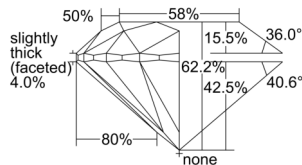

GIA®

FACSIMILE

GIA REPORT 6502839411

Verify this report at GIA.edu

GIA NATURAL DIAMOND DOSSIER®

November 12, 2024
GIA Report Number 6502839411
Shape and Cutting Style ..... Round Brilliant
Measurements ..... 5.13 - 5.16 x 3.20 mm

GRADING RESULTS

Carat Weight ..... 0.53 carat
Color Grade ..... K
Clarity Grade VS1
Cut Grade ..... Excellent

ADDITIONAL GRADING INFORMATION

Polish ..... Excellent
Symmetry ..... Excellent
Fluorescence ..... None
Clarity Characteristics ..... Feather, Needle, Pinpoint
Inscription(s): GIA 6502839411

PROPORTIONS

Profile to actual proportions

GRADING SCALES

GIA COLOR SCALE	GIA CLARITY SCALE	GIA CUT SCALE
COLOREDLESS	FLAWLESS	EXCELLENT
D	INTERNALLY FLAWLESS	
E	VVS₁	VERY GOOD
F		
G	VS₁	GOOD
H		
I	SI₁	FAIR
J		
K	I₁	POOR
L		
M	I₂	
N		
O	I₃	
P		
Q		
R		
S		
T		
U		
V		
W		
X		
Y		
Z