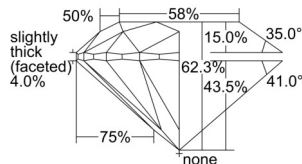

GIA®

FACSIMILE

GIA REPORT 6502841347

Verify this report at GIA.edu

GIA NATURAL DIAMOND DOSSIER®

November 12, 2024
GIA Report Number 6502841347
Shape and Cutting Style ..... Round Brilliant
Measurements ..... 5.33 - 5.36 x 3.33 mm

GRADING RESULTS

Carat Weight ..... 0.59 carat
Color Grade ..... F
Clarity Grade VS2
Cut Grade ..... Excellent

ADDITIONAL GRADING INFORMATION

Polish ..... Excellent
Symmetry ..... Excellent
Fluorescence ..... None
Clarity Characteristics ..... Crystal, Cloud, Feather
Inscription(s): GIA 6502841347

PROPORTIONS

Profile to actual proportions

GRADING SCALES

GIA COLOR SCALE	GIA CLARITY SCALE	GIA CUT SCALE	
D	FLAWLESS	EXCELLENT	
E	INTERNALLY FLAWLESS		
F		VVS₁	VERY GOOD
G	VVS₂		
H	VS₁	GOOD	
I	VS₂		
J	SI₁	FAIR	
K	SI₂		
L	I₁	POOR	
M			
N			
O	I₂		
P			
Q			
R	I₃		
S			
T			
U			
V			
W			
X			
Y			
Z