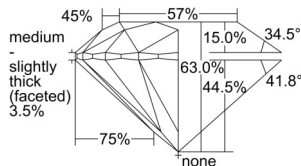

GIA®

FACSIMILE

GIA REPORT 6502844199

Verify this report at GIA.edu

GIA NATURAL DIAMOND DOSSIER®

November 11, 2024
GIA Report Number **6502844199**
Shape and Cutting Style ..... **Round Brilliant**
Measurements ..... **6.01 - 6.05 x 3.80 mm**

GRADING RESULTS

Carat Weight ..... **0.85 carat**
Color Grade ..... **E**
Clarity Grade **VS2**
Cut Grade ..... **Excellent**

ADDITIONAL GRADING INFORMATION

Polish ..... **Excellent**
Symmetry ..... **Excellent**
Fluorescence ..... **None**
Clarity Characteristics ..... **Cloud, Crystal, Feather**
Inscription(s): **GIA 6502844199**

PROPORTIONS

Profile to actual proportions

GRADING SCALES

GIA COLOR SCALE	GIA CLARITY SCALE	GIA CUT SCALE	
D	FLAWLESS	EXCELLENT	
E	INTERNALLY FLAWLESS		
F		VVS₁	VERY GOOD
G	VVS₂		
H	VS₁	GOOD	
I	VS₂		
J	SI₁	FAIR	
K	SI₂		
L	I₁	POOR	
M			
N			
O	I₂		
P			
Q	I₃		
R			
S			
T			
U			
V			
W			
X			
Y			
Z