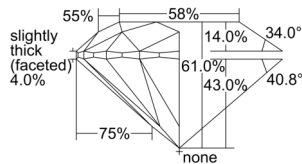

GIA®

FACSIMILE

GIA REPORT 6502844742

Verify this report at GIA.edu

GIA NATURAL DIAMOND DOSSIER®

November 12, 2024
GIA Report Number 6502844742
Shape and Cutting Style ..... Round Brilliant
Measurements ..... 5.44 - 5.48 x 3.33 mm

GRADING RESULTS

Carat Weight ..... 0.61 carat
Color Grade ..... K
Clarity Grade VS1
Cut Grade ..... Excellent

ADDITIONAL GRADING INFORMATION

Polish ..... Excellent
Symmetry ..... Excellent
Fluorescence ..... None
Clarity Characteristics ..... Feather, Cloud
Inscription(s): GIA 6502844742

PROPORTIONS

Profile to actual proportions

GRADING SCALES

GIA COLOR SCALE

COLOREDNESS	D
	E
	F
	G
	H
	I
	J
NEAR COLORLESS	K
	L
Faint	M
	N
	O
	P
Very Light	Q
	R
	S
	T
	U
	V
Light	W
	X
	Y
	Z

GIA CLARITY SCALE

VERY VERY SLIGHTLY INCLUDED	FLAWLESS
	INTERNALLY FLAWLESS
VERY SLIGHTLY INCLUDED	VVS₁
	VVS₂
SLIGHTLY INCLUDED	VS₁
	VS₂
INCLUDED	SI₁
	SI₂
	I₁
	I₂
	I₃

GIA CUT SCALE

EXCELLENT
VERY GOOD
GOOD
FAIR
POOR