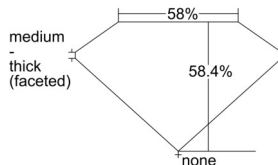

GIA®

FACSIMILE

GIA REPORT 6502844749

Verify this report at GIA.edu

GIA NATURAL DIAMOND DOSSIER®

November 12, 2024
GIA Report Number 6502844749
Shape and Cutting Style ..... Marquise Brilliant
Measurements ..... 9.02 x 4.75 x 2.78 mm

GRADING RESULTS

Carat Weight ..... 0.71 carat
Color Grade ..... K
Clarity Grade VS1

ADDITIONAL GRADING INFORMATION

Polish ..... Excellent
Symmetry ..... Excellent
Fluorescence ..... None
Clarity Characteristics ..... Feather, Pinpoint
Inscription(s): GIA 6502844749

PROPORTIONS

Profile not to actual proportions

GRADING SCALES

GIA COLOR SCALE		GIA CLARITY SCALE			
COLORLESS	D	VERY VERY SLIGHTLY INCLUDED	FLAWLESS		
	E		INTERNALLY FLAWLESS		
	F	VERY SLIGHTLY INCLUDED	VVS₁		
	G		VVS₂		
	H		VS₁		
	NEAR COLORLESS	I	SLIGHTLY INCLUDED	VS₂	
		J		SI₁	
		FAINT	K	INCLUDED	SI₂
			L		I₁
			M		I₂
N			I₃		
VERTICALLY LIGHT	O				
	P				
	Q				
	R				
	LIGHT	S			
		T			
U					
V					
	W				
	X				
	Y				
	Z