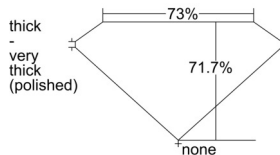

GIA®

FACSIMILE

GIA REPORT 6502851435

Verify this report at GIA.edu

GIA NATURAL DIAMOND DOSSIER®

November 12, 2024
GIA Report Number 6502851435
Shape and Cutting Style ..... Square Modified Brilliant
Measurements ..... 4.33 x 4.25 x 3.05 mm

GRADING RESULTS

Carat Weight ..... 0.50 carat
Color Grade ..... E
Clarity Grade VS1

ADDITIONAL GRADING INFORMATION

Polish ..... Very Good
Symmetry ..... Good
Fluorescence ..... None
Clarity Characteristics ..... Feather, Pinpoint
Inscription(s): GIA 6502851435

PROPORTIONS

Profile not to actual proportions

GRADING SCALES

GIA COLOR SCALE		GIA CLARITY SCALE			
COLORLESS	D	NEAR COLORLESS	FLAWLESS		
	E		INTERNALLY FLAWLESS		
	F		VERY VERY SLIGHTLY INCLUDED	VVS₁	
	G			VVS₂	
	H			VERY SLIGHTLY INCLUDED	VS₁
	I		VS₂		
	J		SLIGHTLY INCLUDED	SI₁	
	K			SI₂	
	L			INCLUDED	I₁
	M				I₂
N	I₃				
O					
P					
Q					
R					
S					
T					
U					
V					
W					
X					
Y					
Z