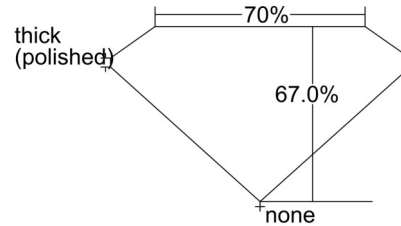

GIA NATURAL DIAMOND GRADING REPORT

November 13, 2024
 GIA Report Number 6502853568
 Shape and Cutting Style Square Modified Brilliant
 Measurements 5.62 x 5.60 x 3.75 mm

GRADING RESULTS

Carat Weight 1.03 carat
 Color Grade G
 Clarity Grade VVS1

ADDITIONAL GRADING INFORMATION

Polish Excellent
 Symmetry Excellent
 Fluorescence Faint
 Inscription(s): GIA 6502853568
Comments: Internal graining is not shown.

PROPORTIONS

Profile not to actual proportions

CLARITY CHARACTERISTICS

KEY TO SYMBOLS*

- Pinpoint
- ~ Feather

* Red symbols denote internal characteristics (inclusions). Green or black symbols denote external characteristics (blemishes). Diagram is an approximate representation of the diamond, and symbols shown indicate type, position, and approximate size of clarity characteristics. All clarity characteristics may not be shown. Details of finish are not shown.