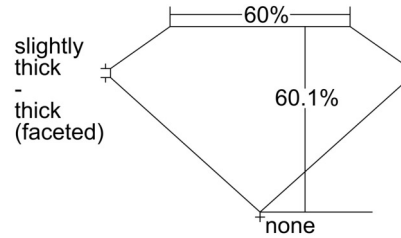

PROPORTIONS

Profile not to actual proportions