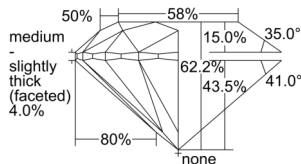

GIA®

FACSIMILE

GIA REPORT 6502858680

Verify this report at GIA.edu

GIA NATURAL DIAMOND DOSSIER®

November 13, 2024
GIA Report Number **6502858680**
Shape and Cutting Style ..... **Round Brilliant**
Measurements ..... **5.07 - 5.08 x 3.15 mm**

GRADING RESULTS

Carat Weight ..... **0.50 carat**
Color Grade ..... **D**
Clarity Grade **S11**
Cut Grade ..... **Excellent**

ADDITIONAL GRADING INFORMATION

Polish ..... **Excellent**
Symmetry ..... **Excellent**
Fluorescence ..... **None**
Clarity Characteristics..... **Crystal, Feather**
Inscription(s): **GIA 6502858680**

PROPORTIONS

Profile to actual proportions

GRADING SCALES

GIA COLOR SCALE	GIA CLARITY SCALE	GIA CUT SCALE	
D	FLAWLESS	EXCELLENT	
E	INTERNALLY FLAWLESS		
F		VVS₁	VERY GOOD
G	VVS₂		
H	VS₁	GOOD	
I	VS₂		
J	S1₁	FAIR	
K	S1₂		
L	I₁	POOR	
M	I₂		
N	I₃		
O			
P			
Q			
R			
S			
T			
U			
V			
W			
X			
Y			
Z