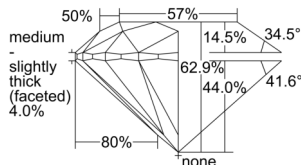

GIA®

FACSIMILE

GIA REPORT 6502861795

Verify this report at GIA.edu

GIA NATURAL DIAMOND DOSSIER®

November 13, 2024
GIA Report Number 6502861795
Shape and Cutting Style ..... Round Brilliant
Measurements ..... 4.42 - 4.46 x 2.80 mm

GRADING RESULTS

Carat Weight ..... 0.34 carat
Color Grade ..... D
Clarity Grade S11
Cut Grade ..... Excellent

ADDITIONAL GRADING INFORMATION

Polish ..... Excellent
Symmetry ..... Excellent
Fluorescence ..... None
Clarity Characteristics ..... Crystal
Inscription(s): GIA 6502861795

PROPORTIONS

Profile to actual proportions

GRADING SCALES

GIA COLOR SCALE

COLOURESS	D
	E
	F
	G
	H
	I
	J
NEAR COLOURESS	K
	L
FAIN	M
	N
	O
	P
VERY LIGHT	Q
	R
	S
	T
	U
	V
	W
	X
	Y
LIGHT	Z

GIA CLARITY SCALE

VERY VERY SLIGHTLY INCLUDED	FLAWLESS
	INTERNALLY FLAWLESS
VERY SLIGHTLY INCLUDED	VVS₁
	VVS₂
SLIGHTLY INCLUDED	VS₁
	VS₂
INCLUDED	I₁
	I₂
	I₃

GIA CUT SCALE

EXCELLENT
VERY GOOD
GOOD
FAIR
POOR