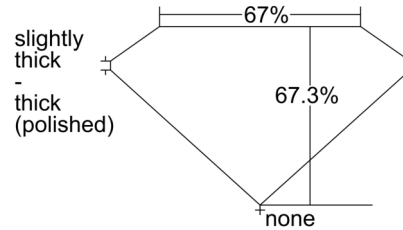

PROPORTIONS

Profile not to actual proportions