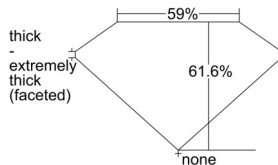

GIA®

FACSIMILE

GIA REPORT 6502866675

Verify this report at GIA.edu

GIA NATURAL DIAMOND DOSSIER®

November 18, 2024
GIA Report Number 6502866675
Shape and Cutting Style ..... Marquise Brilliant
Measurements ..... 7.70 x 4.27 x 2.63 mm

GRADING RESULTS

Carat Weight ..... 0.51 carat
Color Grade ..... D
Clarity Grade VS1

ADDITIONAL GRADING INFORMATION

Polish ..... Excellent
Symmetry ..... Excellent
Fluorescence ..... None
Clarity Characteristics ..... Cloud
Inscription(s): GIA 6502866675

PROPORTIONS

Profile not to actual proportions

GRADING SCALES

GIA COLOR SCALE		GIA CLARITY SCALE			
COLORLESS	D	VERY VERY SLIGHTLY INCLUDED	FLAWLESS		
	E		INTERNALLY FLAWLESS		
	F	VERY SLIGHTLY INCLUDED	VVS₁		
	G		VVS₂		
	H		VS₁		
	NEAR COLORLESS	I	SLIGHTLY INCLUDED	VS₂	
		J		SI₁	
		FAINT	K	INCLUDED	SI₂
			L		I₁
			M		I₂
VERTICALLY LIGHT	N	INCLUDED	I₃		
	O				
	P				
	Q				
	R				
LIGHT	S				
	T				
	U				
	V				
	W				
	X				
	Y				
	Z