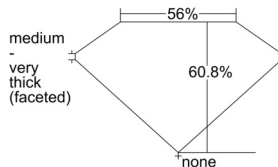

GIA®

FACSIMILE

GIA REPORT 6502869217

Verify this report at GIA.edu

GIA NATURAL DIAMOND DOSSIER®

December 06, 2024
GIA Report Number **6502869217**
Shape and Cutting Style ..... **Pear Brilliant**
Measurements ..... **7.54 x 4.73 x 2.88 mm**

GRADING RESULTS

Carat Weight ..... **0.60 carat**
Color Grade ..... **D**
Clarity Grade **VS1**

ADDITIONAL GRADING INFORMATION

Polish ..... **Excellent**
Symmetry ..... **Very Good**
Fluorescence ..... **None**
Clarity Characteristics ..... **Feather, Internal Graining**
Inscription(s): **GIA 6502869217**

PROPORTIONS

Profile not to actual proportions

GRADING SCALES

GIA COLOR SCALE		GIA CLARITY SCALE			
COLORLESS	D	VERY VERY SLIGHTLY INCLUDED	FLAWLESS		
	E		INTERNALLY FLAWLESS		
	F	VERY SLIGHTLY INCLUDED	VS₁		
	G		VS₂		
	H		VS₁		
	NEAR COLORLESS	I	SLIGHTLY INCLUDED	SI₁	
		J		SI₂	
		FAINT	K	INCLUDED	I₁
			L		I₂
			M		I₃
VERT LIGHT	N				
	O				
	P				
	Q				
	R				
LIGHT	S				
	T				
	U				
	V				
	W				
	X				
	Y				
	Z