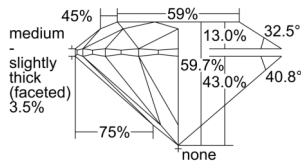

GIA®

FACSIMILE

GIA REPORT 6502875763

Verify this report at GIA.edu

GIA NATURAL DIAMOND DOSSIER®

November 14, 2024
GIA Report Number 6502875763
Shape and Cutting Style ..... Round Brilliant
Measurements ..... 5.65 - 5.66 x 3.37 mm

GRADING RESULTS

Carat Weight ..... 0.65 carat
Color Grade ..... G
Clarity Grade VVS2
Cut Grade ..... Excellent

ADDITIONAL GRADING INFORMATION

Polish ..... Excellent
Symmetry ..... Excellent
Fluorescence ..... None
Clarity Characteristics ..... Pinpoint, Cloud, Feather
Inscription(s): GIA 6502875763

PROPORTIONS

Profile to actual proportions

GRADING SCALES

GIA COLOR SCALE	GIA CLARITY SCALE	GIA CUT SCALE	
D	FLAWLESS	EXCELLENT	
E	INTERNALLY FLAWLESS		
F		VVS₁	VERY GOOD
G	VVS₂		
H	VS₁	GOOD	
I	VS₂		
J	SI₁	FAIR	
K	SI₂		
L	I₁	POOR	
M			
N			
O	I₂		
P			
Q			
R	I₃		
S			
T			
U			
V			
W			
X			
Y			
Z