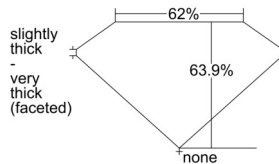

GIA®

FACSIMILE

GIA REPORT 6502882841

Verify this report at GIA.edu

GIA NATURAL DIAMOND DOSSIER®

November 19, 2024
GIA Report Number 6502882841
Shape and Cutting Style ..... Pear Brilliant
Measurements ..... 7.30 x 4.74 x 3.03 mm

GRADING RESULTS

Carat Weight ..... 0.65 carat
Color Grade ..... D
Clarity Grade VVS1

ADDITIONAL GRADING INFORMATION

Polish ..... Excellent
Symmetry ..... Excellent
Fluorescence ..... None
Clarity Characteristics ..... Etch Channel
Inscription(s): GIA 6502882841

PROPORTIONS

Profile not to actual proportions

GRADING SCALES

GIA COLOR SCALE		GIA CLARITY SCALE	
COLORLESS	D	VERY VERY SLIGHTLY INCLUDED	FLAWLESS
	E		INTERNALLY FLAWLESS
	F		VVS₁
	G		VVS₂
	H		VS₁
	I		VS₂
	J		SI₁
	K		SI₂
	L		I₁
	M		I₂
NEAR COLORLESS	N	SLIGHTLY INCLUDED	I₃
	O		
	P		
	Q		
FAINT	R		
	S		
	T		
	U		
VERY LIGHT	V		
	W		
	X		
	Y		
LIGHT	Z