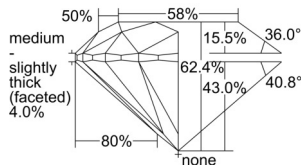

GIA®

FACSIMILE

GIA REPORT 6502884026

Verify this report at GIA.edu

GIA NATURAL DIAMOND DOSSIER®

November 18, 2024
GIA Report Number 6502884026
Shape and Cutting Style ..... Round Brilliant
Measurements ..... 5.39 - 5.44 x 3.38 mm

GRADING RESULTS

Carat Weight ..... 0.61 carat
Color Grade ..... E
Clarity Grade VS1
Cut Grade ..... Excellent

ADDITIONAL GRADING INFORMATION

Polish ..... Excellent
Symmetry ..... Excellent
Fluorescence ..... None
Clarity Characteristics ..... Cloud
Inscription(s): GIA 6502884026

PROPORTIONS

Profile to actual proportions

GRADING SCALES

GIA COLOR SCALE	GIA CLARITY SCALE	GIA CUT SCALE	
D	FLAWLESS	EXCELLENT	
E	INTERNALLY FLAWLESS		
F		VVS₁	VERY GOOD
G	VVS₂		
H	VS₁	GOOD	
I	VS₂		
J	SI₁	FAIR	
K	SI₂		
L	I₁	POOR	
M			
N			
O	I₂		
P			
Q	I₃		
R			
S			
T			
U			
V			
W			
X			
Y			
Z