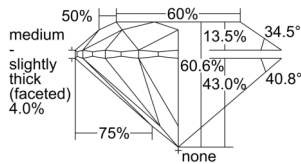

GIA®

FACSIMILE

GIA REPORT 6502887929

Verify this report at GIA.edu

GIA NATURAL DIAMOND DOSSIER®

November 19, 2024
GIA Report Number 6502887929
Shape and Cutting Style ..... Round Brilliant
Measurements ..... 5.69 - 5.73 x 3.46 mm

GRADING RESULTS

Carat Weight ..... 0.70 carat
Color Grade ..... H
Clarity Grade VVS2
Cut Grade ..... Excellent

ADDITIONAL GRADING INFORMATION

Polish ..... Excellent
Symmetry ..... Excellent
Fluorescence ..... Medium Blue
Clarity Characteristics..... Pinpoint, Indented Natural, Needle,
Surface Graining

Inscription(s): GIA 6502887929

PROPORTIONS

Profile to actual proportions

GRADING SCALES

GIA COLOR SCALE

COLOREDNESS	D
	E
	F
	G
	H
	I
	J
NEAR COLORLESS	K
	L
FAINT	M
	N
	O
	P
VERY LIGHT	Q
	R
	S
	T
	U
	V
LIGHT	W
	X
	Y
	Z

GIA CLARITY SCALE

VERY VERY SLIGHTLY INCLUDED	FLAWLESS
	INTERNALLY FLAWLESS
VERY SLIGHTLY INCLUDED	VVS₁
	VVS₂
SLIGHTLY INCLUDED	VS₁
	VS₂
INCLUDED	SI₁
	SI₂
	I₁
	I₂
	I₃

GIA CUT SCALE

EXCELLENT
VERY GOOD
GOOD
FAIR
POOR