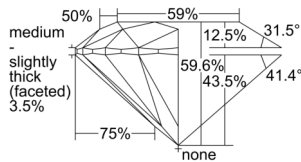

GIA®

FACSIMILE

GIA REPORT 6502898535

Verify this report at GIA.edu

GIA NATURAL DIAMOND DOSSIER®

November 22, 2024
GIA Report Number 6502898535
Shape and Cutting Style ..... Round Brilliant
Measurements ..... 3.99 - 4.01 x 2.38 mm

GRADING RESULTS

Carat Weight ..... 0.23 carat
Color Grade ..... G
Clarity Grade VS2
Cut Grade ..... Excellent

ADDITIONAL GRADING INFORMATION

Polish ..... Excellent
Symmetry ..... Excellent
Fluorescence ..... None
Clarity Characteristics ..... Cloud, Crystal
Inscription(s): GIA 6502898535

PROPORTIONS

Profile to actual proportions

GRADING SCALES

GIA COLOR SCALE	GIA CLARITY SCALE	GIA CUT SCALE	
D	FLAWLESS	EXCELLENT	
E	INTERNALLY FLAWLESS		
F		VVS₁	VERY GOOD
G	VVS₂		
H	VS₁	GOOD	
I	VS₂		
J	SI₁	FAIR	
K	SI₂		
L	I₁	POOR	
M			
N	I₂		
O			
P	I₃		
Q			
R			
S			
T			
U			
V			
W			
X			
Y			
Z