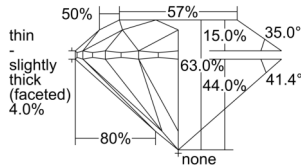

GIA®

FACSIMILE

GIA REPORT 6502901161

Verify this report at [GIA.edu](https://reportcheck.gia.edu)

GIA NATURAL DIAMOND DOSSIER®

November 25, 2024
GIA Report Number 6502901161
Shape and Cutting Style ..... Round Brilliant
Measurements ..... 5.04 - 5.06 x 3.18 mm

GRADING RESULTS

Carat Weight ..... 0.50 carat
Color Grade ..... K
Clarity Grade VS2
Cut Grade ..... Excellent

ADDITIONAL GRADING INFORMATION

Polish ..... Excellent
Symmetry ..... Excellent
Fluorescence ..... None
Clarity Characteristics ..... Crystal
Inscription(s): GIA 6502901161

PROPORTIONS

Profile to actual proportions

GRADING SCALES

GIA COLOR SCALE	GIA CLARITY SCALE	GIA CUT SCALE	
D	FLAWLESS	EXCELLENT	
E	INTERNALLY FLAWLESS		
F		VVS₁	VERY GOOD
G	VVS₂		
H	VS₁	GOOD	
I	VS₂		
J	SI₁	FAIR	
K	SI₂		
L	I₁	POOR	
M	I₂		
N	I₃		
O			
P			
Q			
R			
S			
T			
U			
V			
W			
X			
Y			
Z