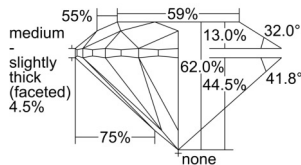

GIA®

FACSIMILE

GIA REPORT 6502908504

Verify this report at GIA.edu

GIA NATURAL DIAMOND DOSSIER®

November 27, 2024
GIA Report Number 6502908504
Shape and Cutting Style ..... Round Brilliant
Measurements ..... 4.28 - 4.30 x 2.66 mm

GRADING RESULTS

Carat Weight ..... 0.30 carat
Color Grade ..... D
Clarity Grade VS1
Cut Grade ..... Excellent

ADDITIONAL GRADING INFORMATION

Polish ..... Excellent
Symmetry ..... Excellent
Fluorescence ..... None
Clarity Characteristics ..... Crystal
Inscription(s): GIA 6502908504

PROPORTIONS

Profile to actual proportions

GRADING SCALES

GIA COLOR SCALE	GIA CLARITY SCALE	GIA CUT SCALE
D	FLAWLESS	EXCELLENT
E	FLAWLESS	
F	INTERNALLY FLAWLESS	VERY GOOD
G	FLAWLESS	
H	VVS₁	GOOD
I	VVS₂	
J	VS₁	FAIR
K	VS₂	
L	SI₁	POOR
M	SI₂	
N	I₁	
O	I₂	
P	I₃	
Q		
R		
S		
T		
U		
V		
W		
X		
Y		
Z