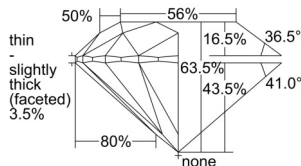

GIA®

FACSIMILE

GIA REPORT 6502911824

Verify this report at GIA.edu

GIA NATURAL DIAMOND DOSSIER®

November 28, 2024
GIA Report Number 6502911824
Shape and Cutting Style ..... Round Brilliant
Measurements ..... 5.86 - 5.90 x 3.74 mm

GRADING RESULTS

Carat Weight ..... 0.80 carat
Color Grade ..... F
Clarity Grade VVS1
Cut Grade ..... Excellent

ADDITIONAL GRADING INFORMATION

Polish ..... Excellent
Symmetry ..... Excellent
Fluorescence ..... Faint
Clarity Characteristics ..... Pinpoint
Inscription(s): GIA 6502911824

PROPORTIONS

Profile to actual proportions

GRADING SCALES

GIA COLOR SCALE	GIA CLARITY SCALE	GIA CUT SCALE
COLOURLESS D	FLAWLESS	EXCELLENT
E	INTERNALLY FLAWLESS	
F	VVS₁	VERY GOOD
G		
H	VVS₂	GOOD
I	VS₁	
J	VS₂	FAIR
K	SI₁	
L	SI₂	POOR
M	I₁	
N	I₂	
O	I₃	
P		
Q		
R		
S		
T		
U		
V		
W		
X		
Y		
Z