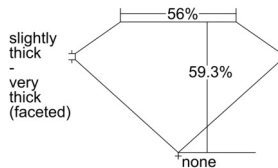

GIA®

FACSIMILE

GIA REPORT 6502916737

Verify this report at GIA.edu

GIA NATURAL DIAMOND DOSSIER®

November 29, 2024
GIA Report Number 6502916737
Shape and Cutting Style ..... Heart Brilliant
Measurements ..... 4.71 x 5.57 x 3.30 mm

GRADING RESULTS

Carat Weight ..... 0.50 carat
Color Grade ..... F
Clarity Grade VS1

ADDITIONAL GRADING INFORMATION

Polish ..... Excellent
Symmetry ..... Very Good
Fluorescence ..... Faint
Clarity Characteristics..... Feather, Cavity
Inscription(s): GIA 6502916737

PROPORTIONS

Profile not to actual proportions

GRADING SCALES

GIA COLOR SCALE		GIA CLARITY SCALE	
NEAR COLORLESS	D	VERY VERY SLIGHTLY INCLUDED	FLAWLESS
	E		INTERNALLY FLAWLESS
	F		VVS₁
	G		VVS₂
	H		VS₁
	I		VS₂
	J		SI₁
	K		SI₂
	L		I₁
	M		I₂
FAINT	N	SLIGHTLY INCLUDED	I₃
	O		
	P		
	Q		
VERY LIGHT	R	INCLUDED	
	S		
	T		
	U		
	V		
	W		
	X		
	Y		
LIGHT	Z